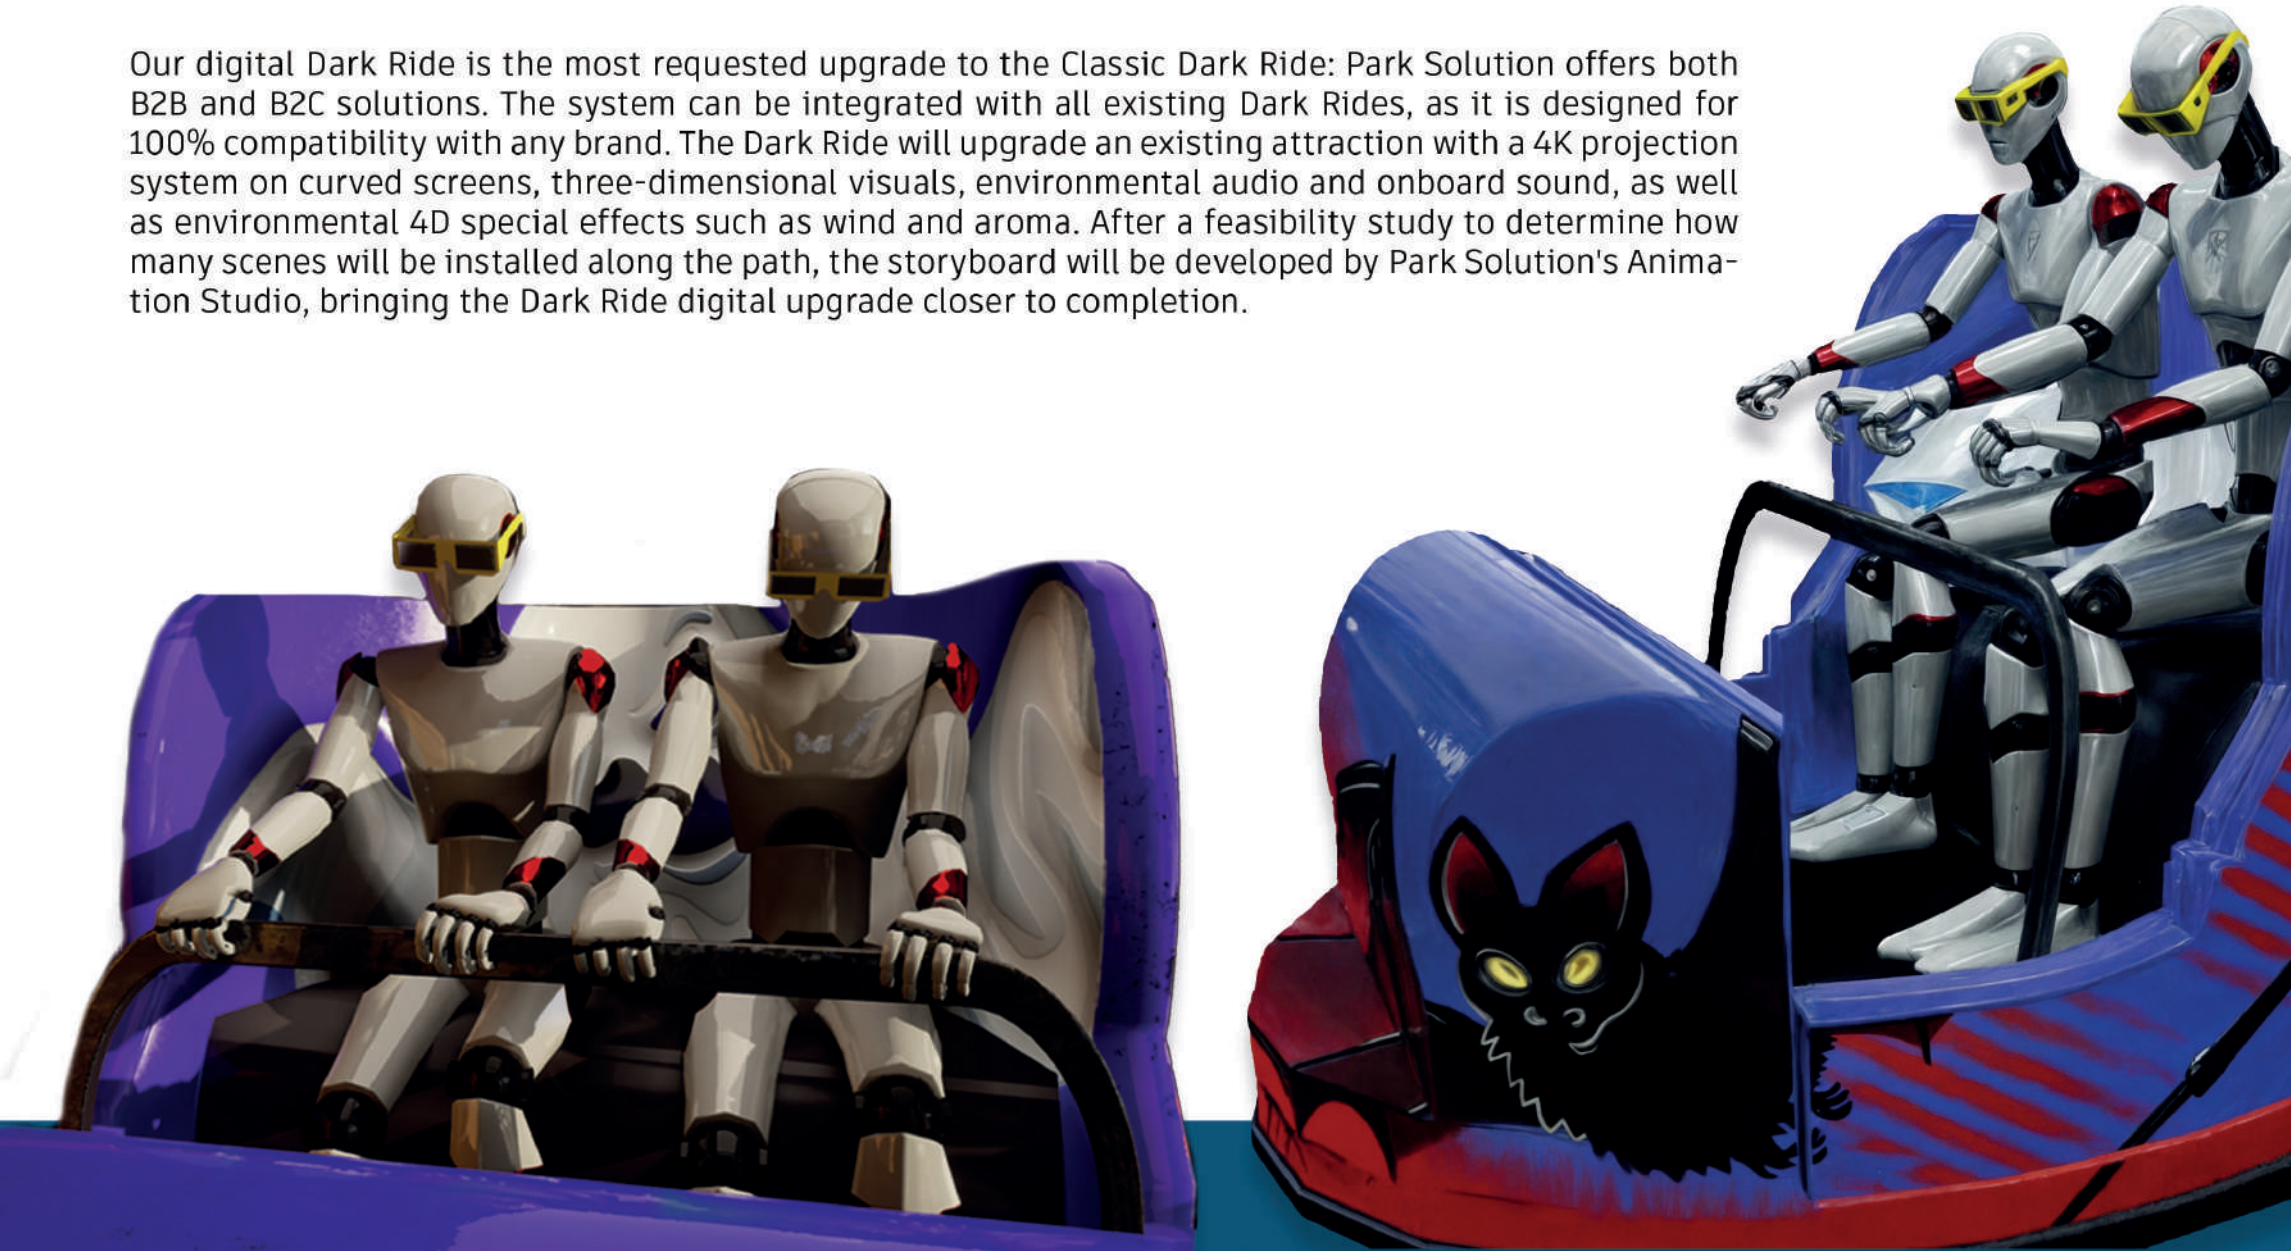

Our digital Dark Ride is the most requested upgrade to the Classic Dark Ride: Park Solution offers both B2B and B2C solutions. The system can be integrated with all existing Dark Rides, as it is designed for 100% compatibility with any brand. The Dark Ride will upgrade an existing attraction with a 4K projection system on curved screens, three-dimensional visuals, environmental audio and onboard sound, as well as environmental 4D special effects such as wind and aroma. After a feasibility study to determine how many scenes will be installed along the path, the storyboard will be developed by Park Solution's Animation Studio, bringing the Dark Ride digital upgrade closer to completion.